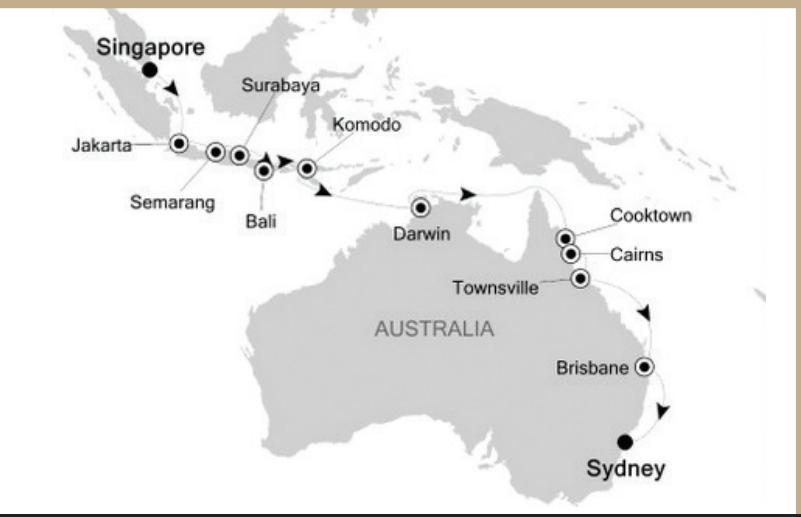

JEWELS OF EUROPE RIVER CRUISE (STC310517.2)

15 Day Cruise from Budapest > Amsterdam

Departing 31 May 2017.
Prices start from only $9,340* per person

Flights included to Europe when you book a category E or D Standard Suite or Fly from $995 per person, including taxes when booking a Balcony Cabin.

Helloworld Revesby Exclusive – receive $200 per person credit towards your pre/post river cruise accommodation or $200 per person off the price of your holiday.

All-Inclusive Luxury

With Scenic, the perks and privileges come included. Our Space-Ships are truly an all-inclusive luxury package.

- 41 world-class meals at up to six on board venues
- Complimentary beverages all day, every day
- Scenic Enrich - once in a lifetime events

Book today to ensure you have the first option on suites, Earlybird specials, upgrades and offers.

Reservations and enquiries can be made through helloworld Revesby

SCENIC.
LUXURY CRUISES & TOURS

SINGAPORE TO SYDNEY LUXURY CRUISE

18 Night Cruise from Singapore > Sydney

Departing Singapore on 17 November 2017.
Verandah 1 suite twin share is $11,500*pp.
Price includes 1 night luxury accommodation in Singapore prior to cruise departure.

Helloworld Revesby Exclusive – receive a transfer from Singapore airport to your hotel and from your hotel to the cruise port

Ask helloworld Revesby for information on their great value airfares from Sydney to Singapore

All-Inclusive Luxury